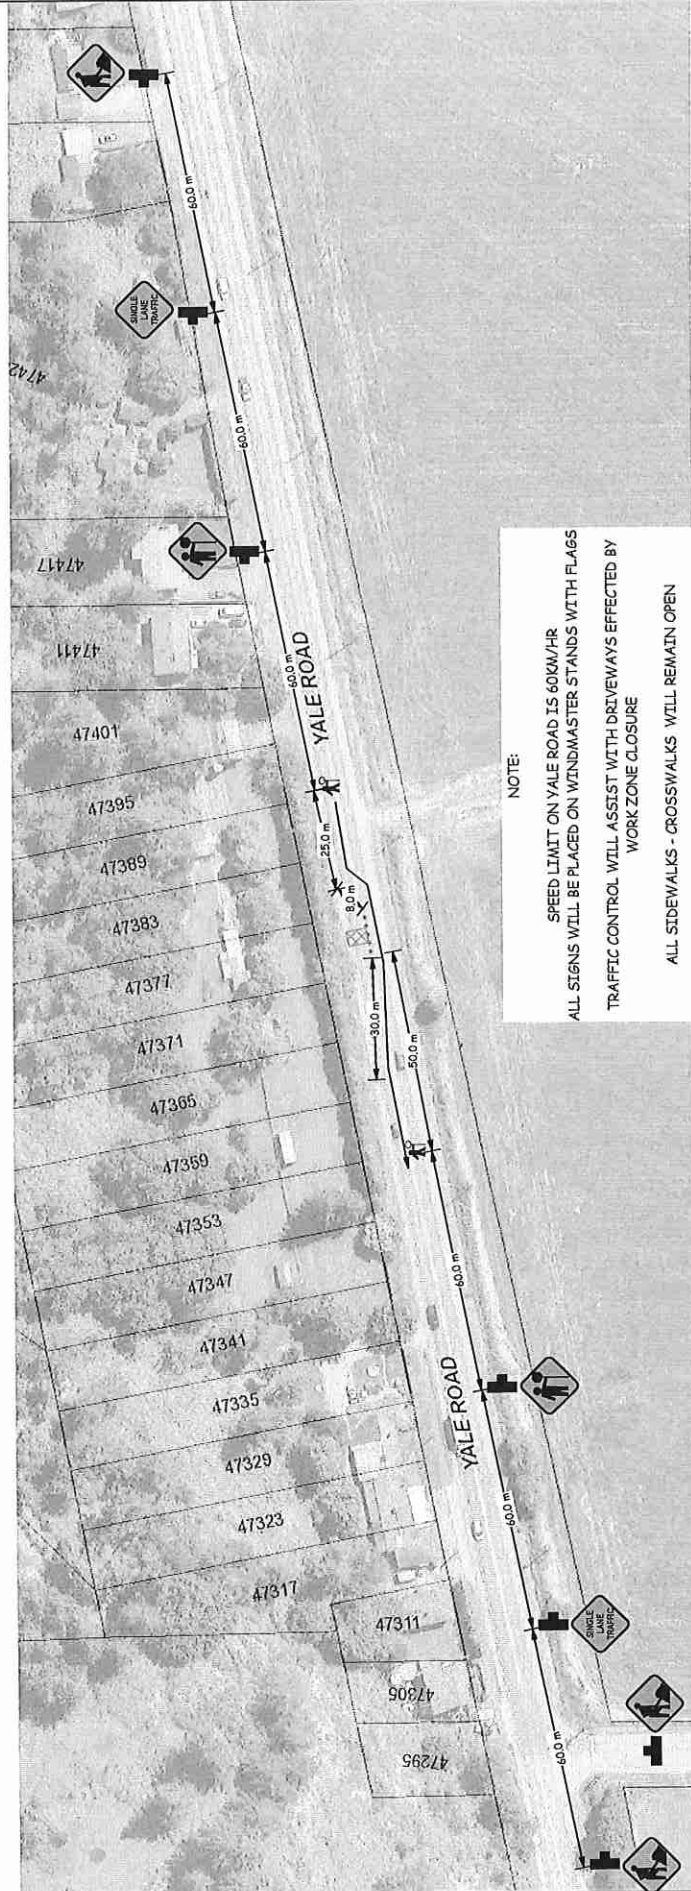

47377 Yale Road, Chilliwack  
Job # 31147825

*9 AM - 3 PM*  
Work Hours: ~~7:00 AM~~ - 5:00 PM

NOTE:  
 SPEED LIMIT ON YALE ROAD IS 60KM/HR  
 ALL SIGNS WILL BE PLACED ON WINDMASTER STANDS WITH FLAGS  
 TRAFFIC CONTROL WILL ASSIST WITH DRIVEWAYS EFFECTED BY  
 WORK ZONE CLOSURE  
 ALL SIDEWALKS - CROSSWALKS WILL REMAIN OPEN

**LEGEND**

- DIRECTION TRAFFIC FLOW →
- TUBULAR MARKERS .....\*
- WORK AREA [hatched box]
- SIGN STANDS [stand icon]
- TRAFFIC CONTROLLER [controller icon]
- BUS STOP [stop sign icon]